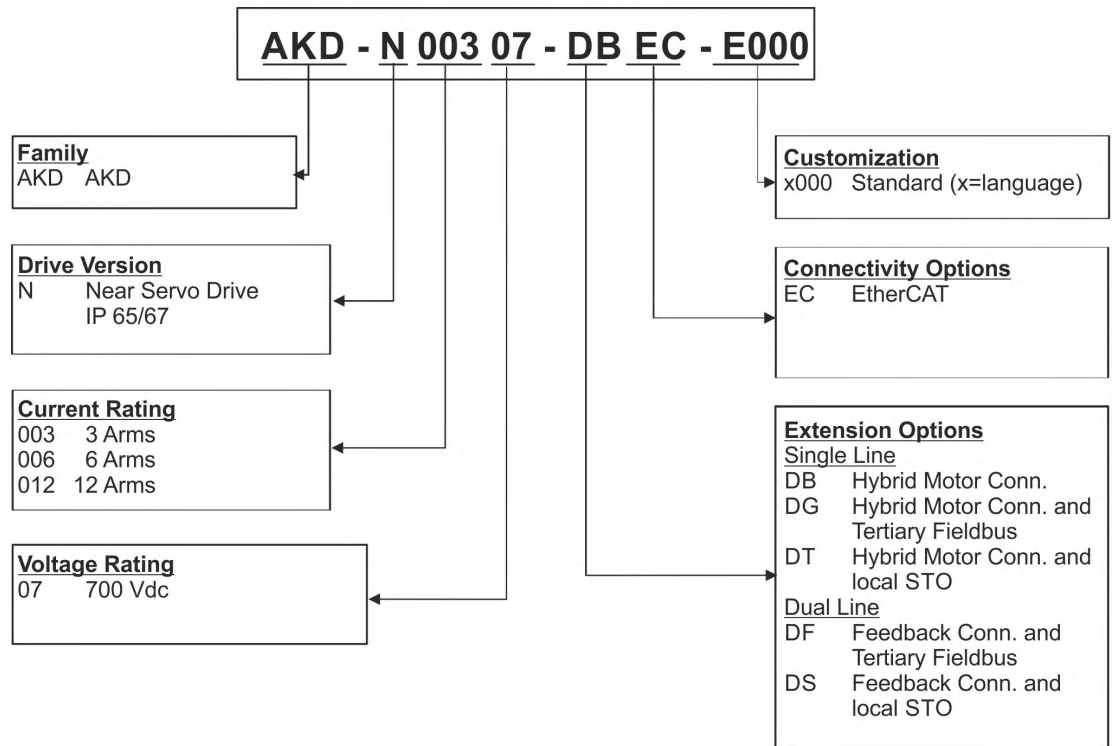

Part Number Scheme

Use the part number scheme for product identification only, not for the order process, because not all combinations of features are possible, always.

Customization code includes language version of printed material and not safety relevant customer specials.