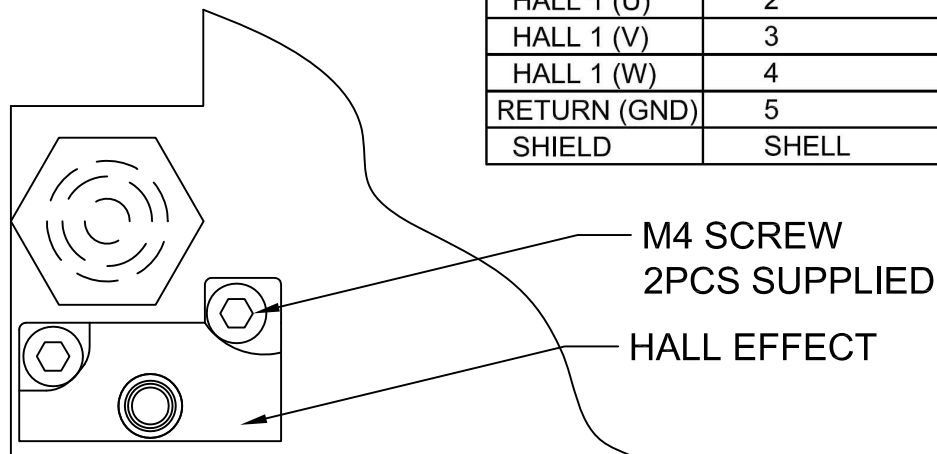

HALL EFFECT WIRING DIAGRAM

FUNCTION	CONNECTOR PIN	LEAD COLOR
+5 VDC	1	RED
HALL 1 (U)	2	ORANGE
HALL 1 (V)	3	YELLOW
HALL 1 (W)	4	BROWN
RETURN (GND)	5	BLACK
SHIELD	SHELL	----

TABLE CONTENTS:

KOLLMORGEN
HSIC100-P1
WWYY RoHS COMPLIANT

BAG LABEL CONTENTS:

HSIC100-P1
HALL EFFECT IRONCOR
CABLE ASSEMBLY

KOLLMORGEN
HALL EFFECT 400mm WITH CONNECTOR
HSIC100-P1
ASSEMBLY